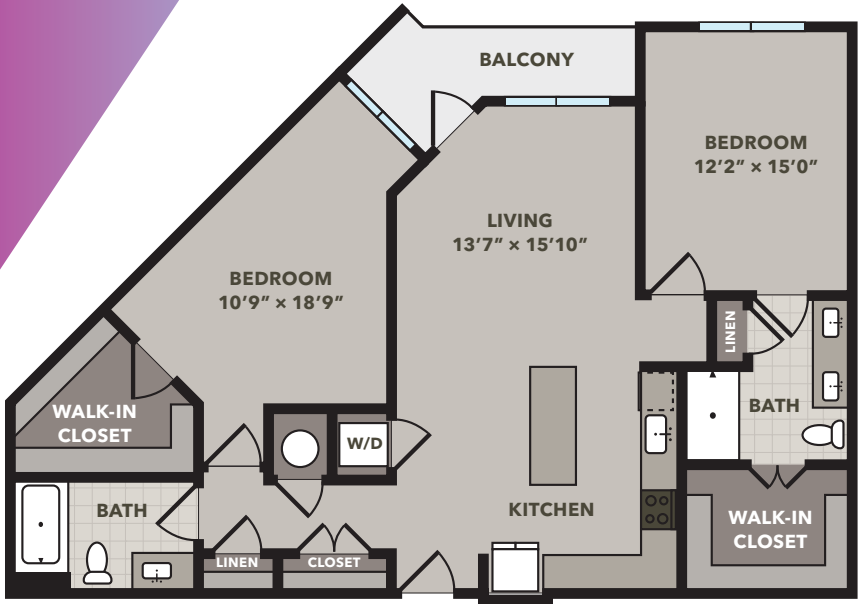

B3

2 Bedroom 2 Bath
1223 sq ft

TWO BEDROOM

NOVEL

RIVERWALK

EQUAL OPPORTUNITY

Exact dimensions may differ depending on your selected home

813-542-8080