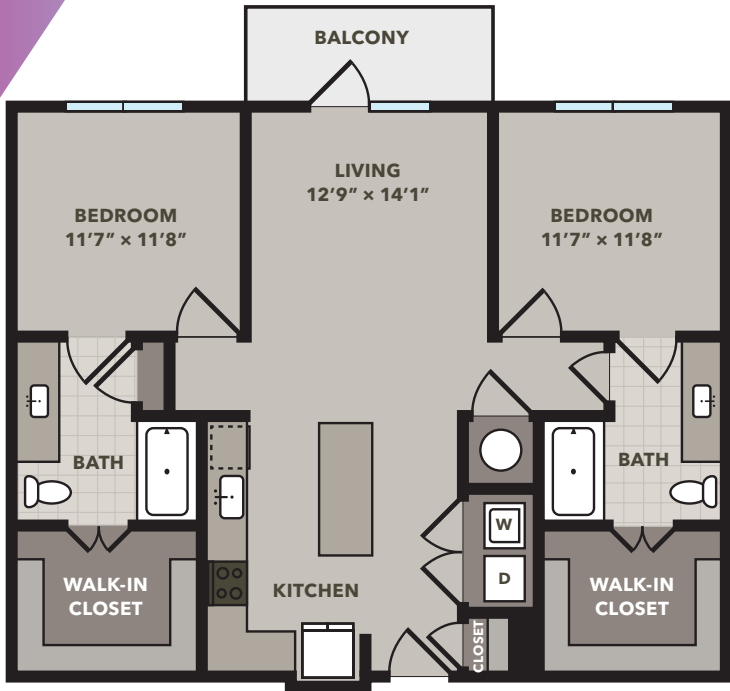

**B1**

2 Bedroom 2 Bath  
1046 sq ft

# TWO BEDROOM