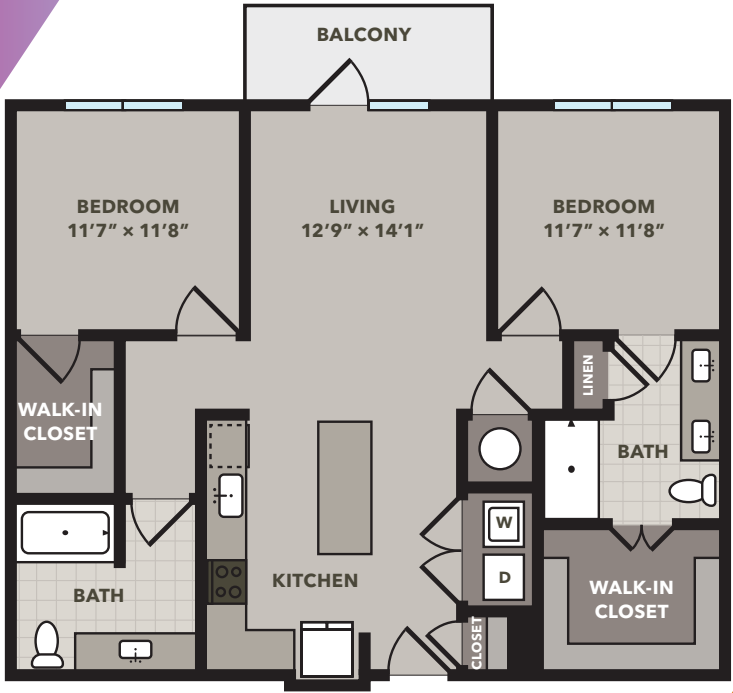

B1

2 Bedroom 2 Bath
1046 sq ft

TWO BEDROOM

NOVEL

RIVERWALK

EQUAL OPPORTUNITY

Exact dimensions may differ depending on your selected home

813-542-8080