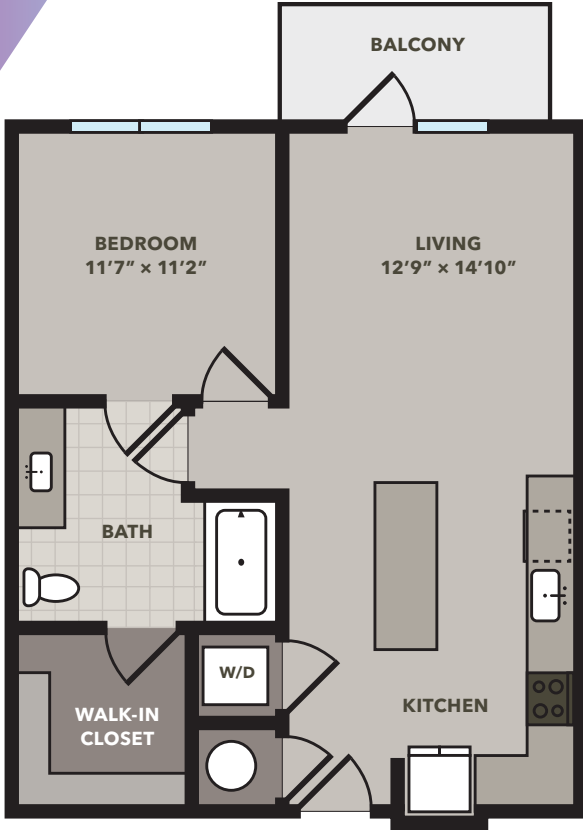

A6

1 Bedroom 1 Bath
698 sq ft

ONE BEDROOM

NOVEL

RIVERWALK

EQUAL OPPORTUNITY

Exact dimensions may differ depending on your selected home

813-542-8080