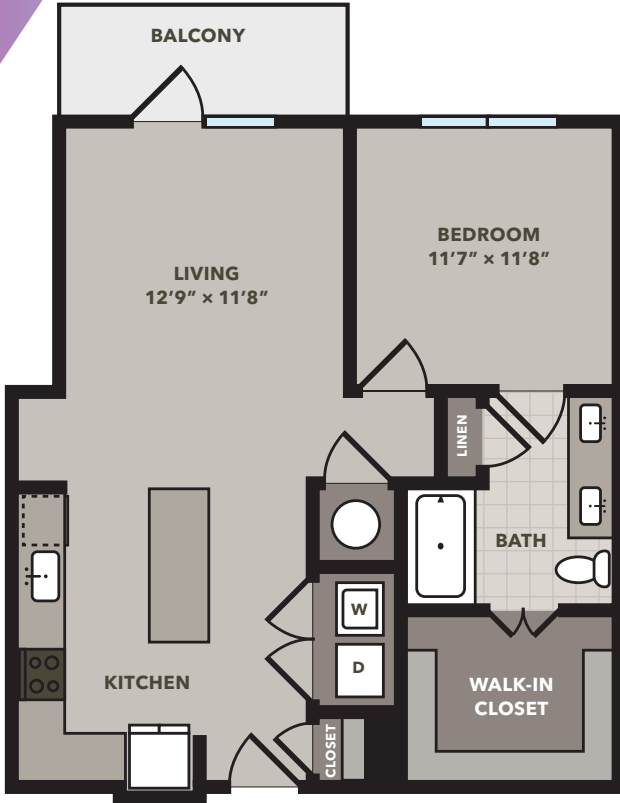

A4

1 Bedroom 1 Bath
747 sq ft

ONE BEDROOM

NOVEL

RIVERWALK

EQUAL OPPORTUNITY

Exact dimensions may differ depending on your selected home

813-542-8080