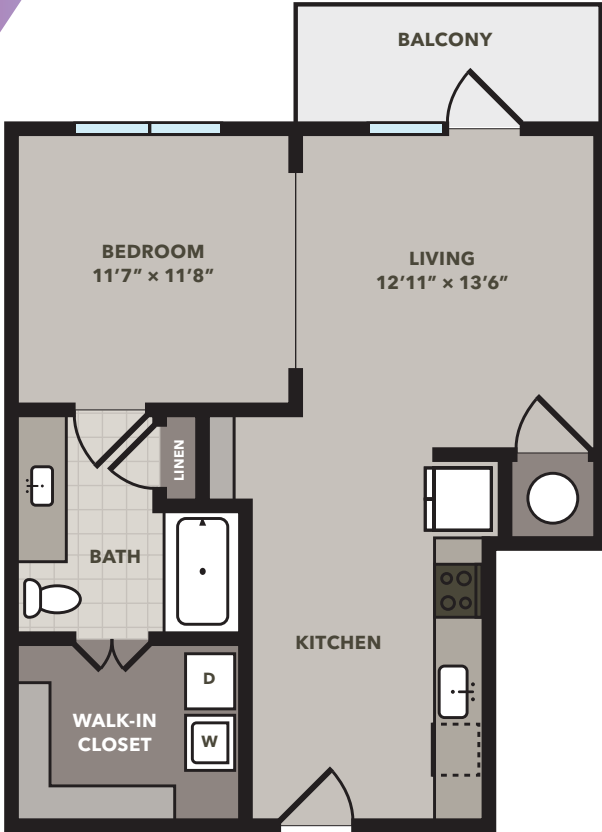

S3
Studio
??? sq ft

STUDIO

NOVEL

RIVERWALK

EQUAL OPPORTUNITY

Exact dimensions may differ depending on your selected home

813-542-8080

NOVELRIVERWALK.COM