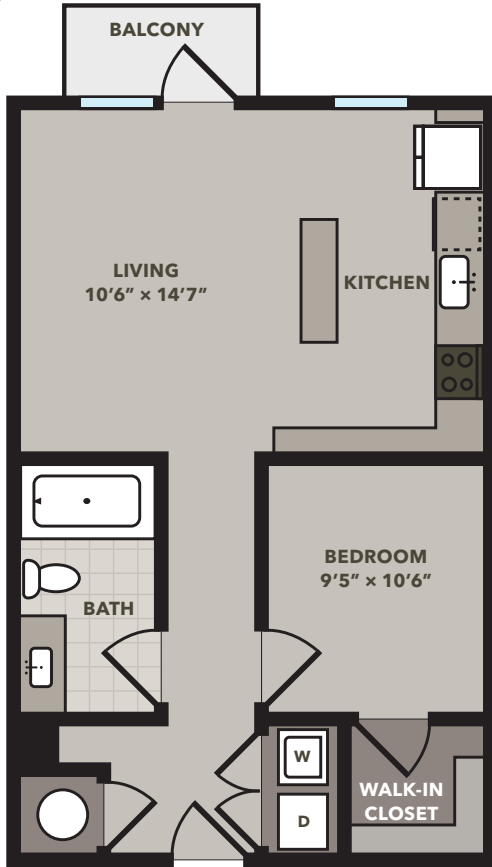

S2

1 Bedroom 1 Bath
630 sq ft

STUDIO

NOVEL

RIVERWALK

EQUAL OPPORTUNITY

Exact dimensions may differ depending on your selected home

813-542-8080