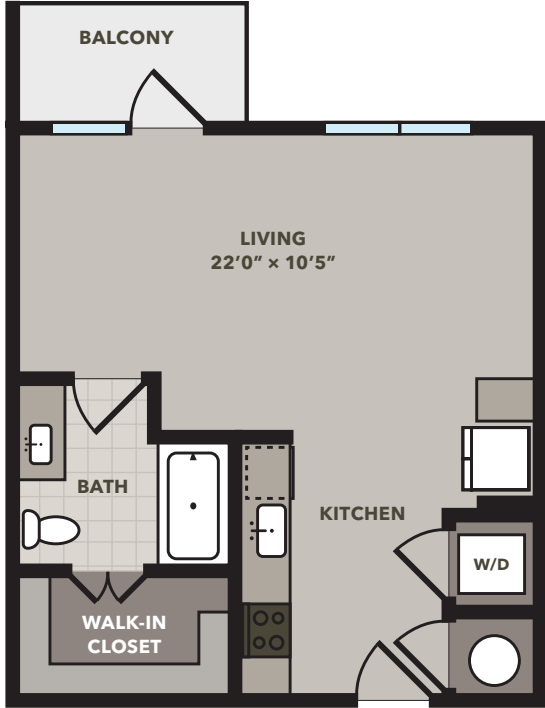

**S1**  
Studio  
528 sq ft

STUDIO

NOVEL

RIVERWALK

EQUAL OPPORTUNITY

Exact dimensions may differ depending on your selected home

813-542-8080

NOVELRIVERWALK.COM