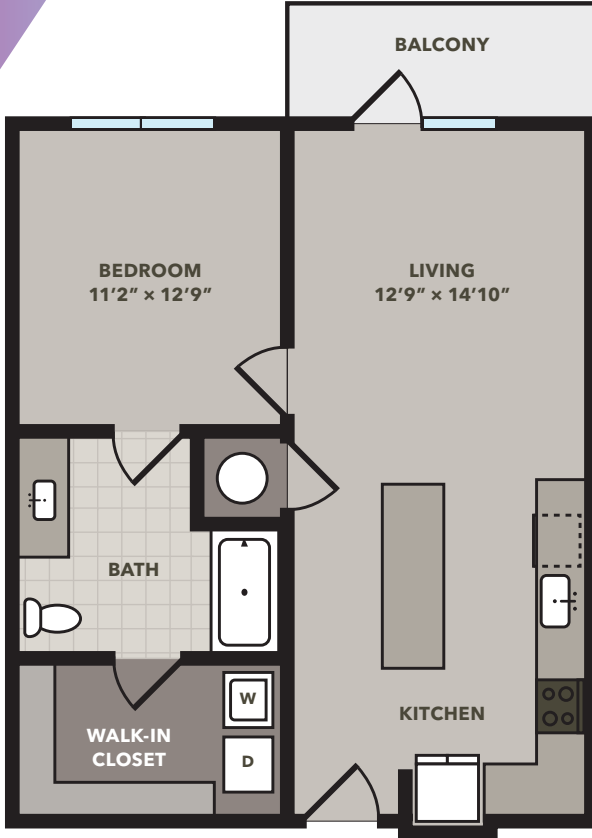

A1

1 Bedroom 1 Bath
698 sq ft

ONE BEDROOM

NOVEL

RIVERWALK

EQUAL OPPORTUNITY

Exact dimensions may differ depending on your selected home

813-542-8080